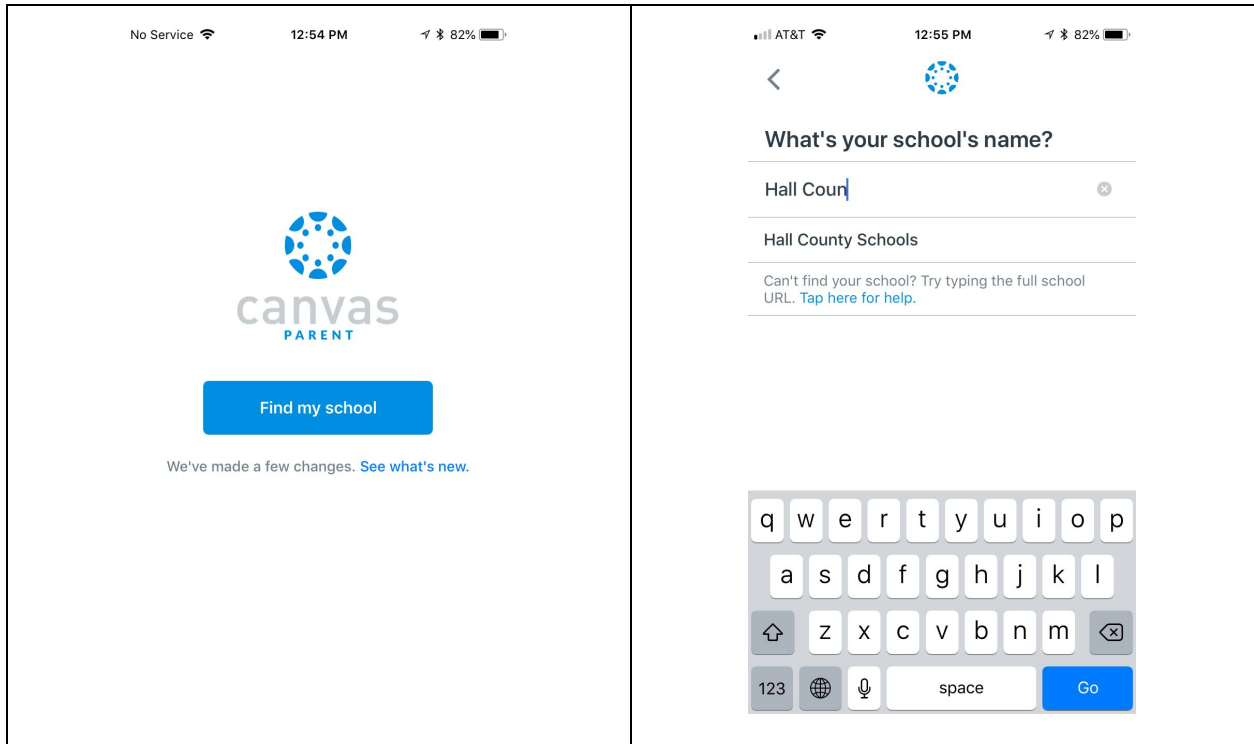

Canvas Parent App:

The Canvas Parent app is the mobile version of Canvas that helps parents stay up-to-date with their student's courses.

[What is the Canvas Parent App?](#)

[Canvas Parent iOS Guide](#)

[Canvas Parent Android Guide](#)

Please note when the app asks the parent to search for your student's institution (school, district, etc.) be sure to search for 'Hall County Schools' instead of the name of your child's school:

AT&T 3:09 PM 67%