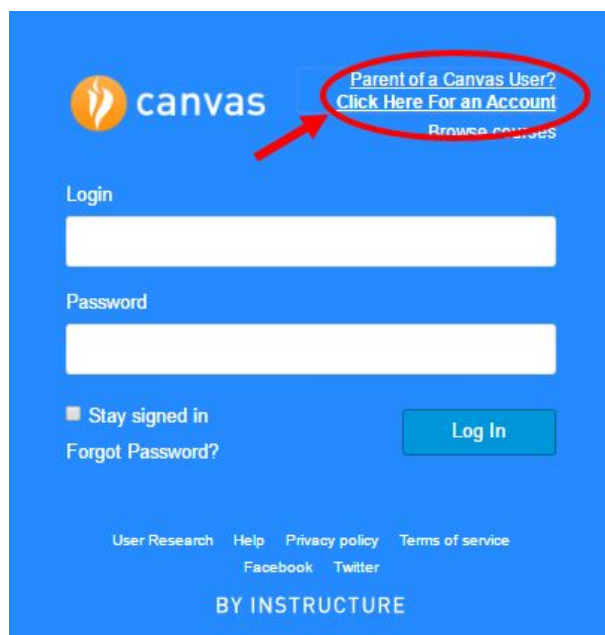

Step 3:

Click on 'Parent of a Canvas User? Click Here For an Account':